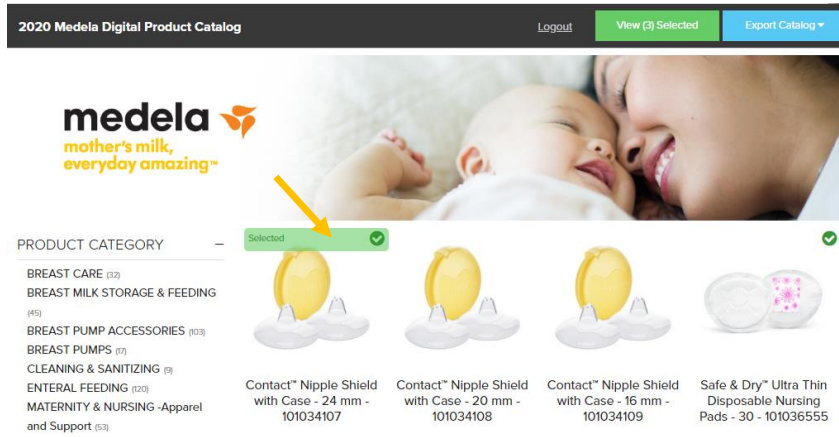

EXPORT PRODUCT SPREADSHEET

Individual or multiple product information can be selected to export in a spreadsheet format.

- Hover over the product(s) you would like and click to select - the box will change from gray to green with a check mark

- Once products are selected, click on the green “View Selected” button in the upper right side
- To export the product information, click on the blue “Export Selected” then click “Product Spreadsheet”