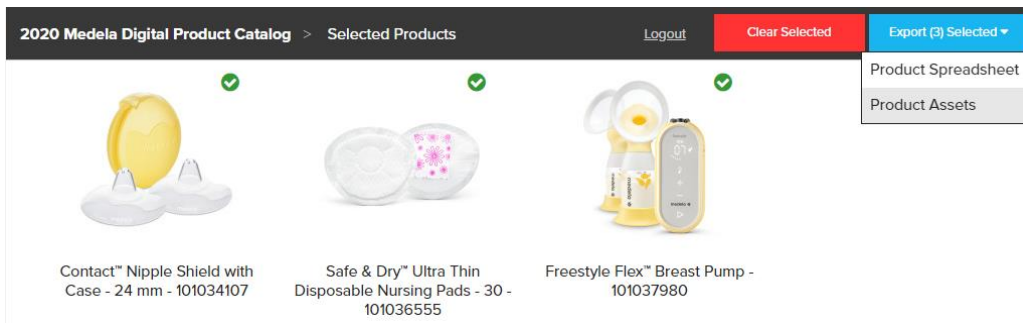

- A prompt to choose to keep images in the original stored size (most images are 2000-3000 pixels and 300dpi resolution) or to specify maximum pixel dimension
- If square images are required, check the “Pad to Square” box and rectangular images will be padded with a white background to create a square image.