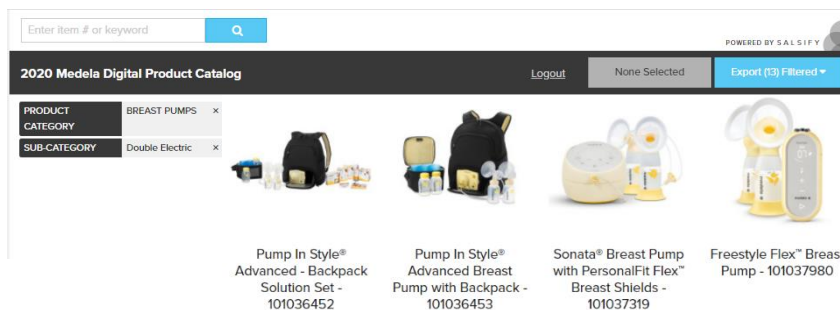

FILTER RESULTS

- Filters narrow the results shown, and can be combined to get to a specific group of products.