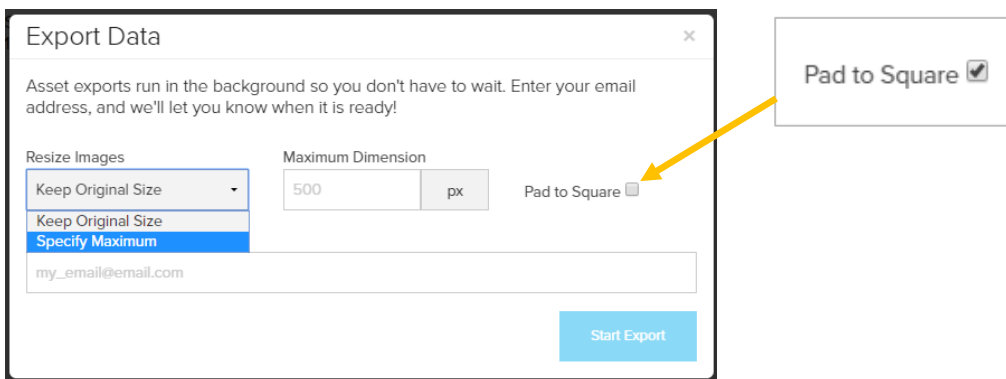

- Once products are selected, click on the green “View Selected” button in the upper right side
- To export images, click on the blue “Export Selected” button then select “Product Assets”

- A prompt to choose to keep images in the original stored size (most images are 2000-3000 pixels and 300dpi resolution) or to specify maximum pixel dimension
- If square images are required, check the “Pad to Square” box and rectangular images will be padded with a white background to create a square image.